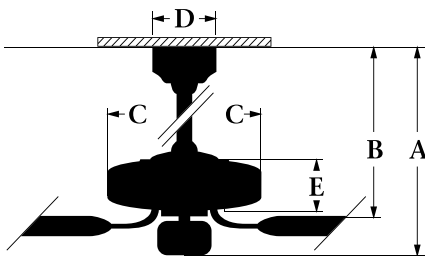

Decorative

C52BS with B5/52S-RB3 and
F400-BS with #293
Brownstone™ with Rosewood blades.

42"
AVAILABLE

MODEL #C42 & C52

DIMENSIONS

C52	C42
A (2" DR) – 10 ³ / ₄	A (2" DR) – 10 ¹ / ₄
A (6" DR) – 14 ³ / ₄	A (6" DR) – 14 ¹ / ₄
B (2" DR) – 9	B (2" DR) – 8
B (6" DR) – 13	B (6" DR) – 12
C – 11 ⁵ / ₁₆	C – 9
D – 5 ¹ / ₈	D – 5 ¹ / ₈
E – 3 ³ / ₄	E – 3 ¹ / ₄

The Decorative fan is shipped with two down rods, a 2" for mounting close to the ceiling, a 6" rod for mounting farther away.

SPECIFICATIONS

C42
Blade Sweep – 42"
of Blades – 5
Blade Pitch – 14°
Motor Size – 153 x 8
AMPS (HI Speed) – .40
Watts (HI Speed) – 46
RPM (H/MED/L) – 200/120/55
CFM (HI Speed) – 5100

C52
Blade Sweep – 52"
of Blades – 5
Blade Pitch – 12°
Motor Size – 153 x 15
AMPS (HI Speed) – .70
Watts (HI Speed) – 80
RPM (H/MED/L) – 200/125/55
CFM (HI Speed) – 6300

FINISHES

Almond*, Antique Brass*,
Antique White*, Black*,
Brownstone*, Brushed Nickel,
Chrome, Hunter Green,
Polished Brass*, Red, Royal Blue,
Sandstone White*, Verde Green**,
White*, White Brass*